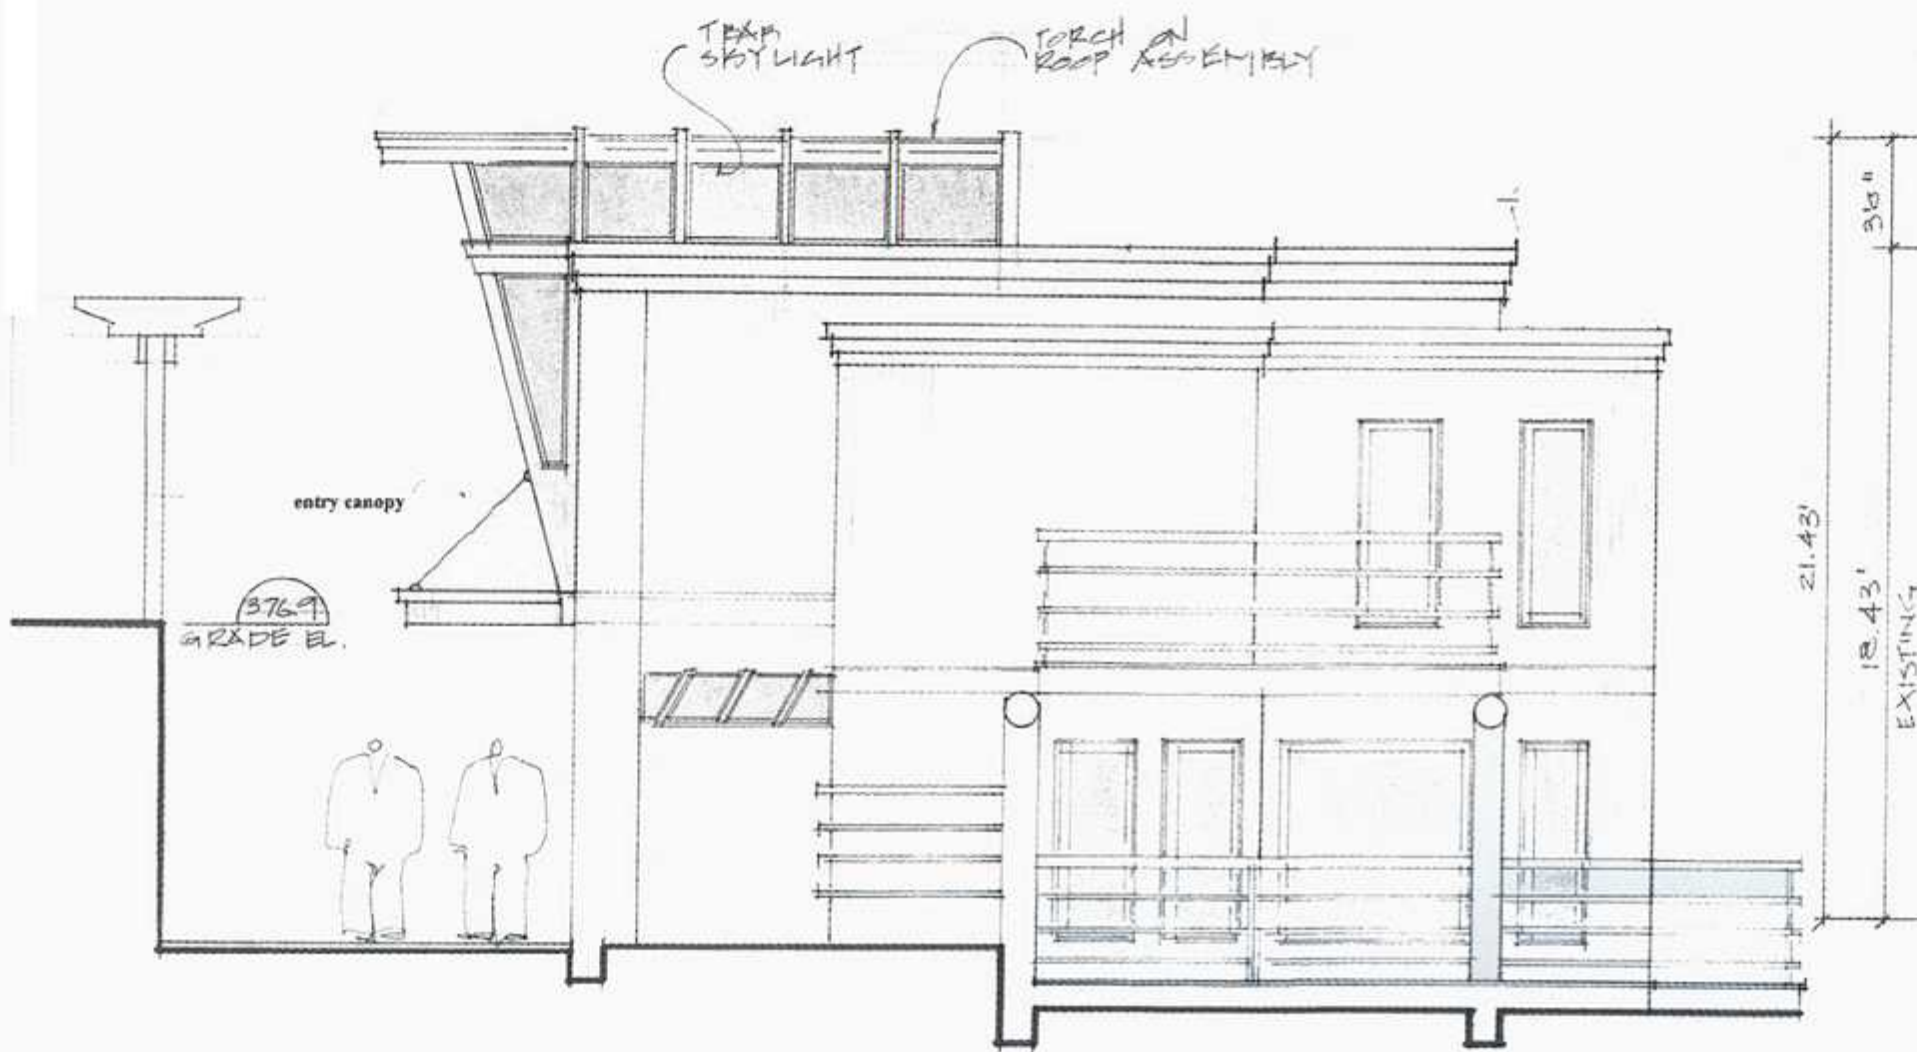

WEBSITE
www.synthesisdesign.ca

ARCHITECTS
Synthesis Design Inc.

01

HANNA RESIDENCE

This project's mission was to transform a non-descript 1970's home on a dramatic, steep-sloped site, and to create a welcoming entry via the use of a vertical inclined plane. A 'wedge' cuts through the heart of the front façade, forming a dramatic architectural element, which guides one down to the front door. Given the dense forest setting, emphasis was given to maximize the natural light in the new space. The upper portion of the 'wedge' fashions an open exercise room, which benefits from 360-degrees of natural light and various shadow patterns throughout the day, as well as spilling light into the heart of the house.

01 Front façade 02 Entrance 03 Side elevation 04 Entry elevation 05 Open core

Photos: Mike Wakefield

03

04